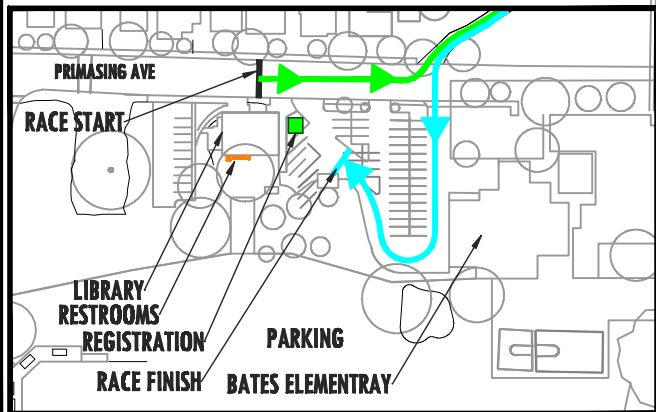

**AUTO ENTRY
(MAGNOLIA AVE)**

PRIMASING AVE

PEAR FAIR

**START/FINISH
& REGISTRATION
SEE ENLARGEMENT**

**KIDS RUN
TURN AROUND**

RUN/FAIR PARKING

MAGNOLIA

RANDALL ISLAND ROAD

SACRAMENTO RIVER

RANDALL ISLAND

RIVY 160

LANBERT ROAD

WILSON ROAD

**10 MILE
TURN
AROUND**

**5 MILE TURN
AROUND**

LANBERT ROAD

RUN MAP